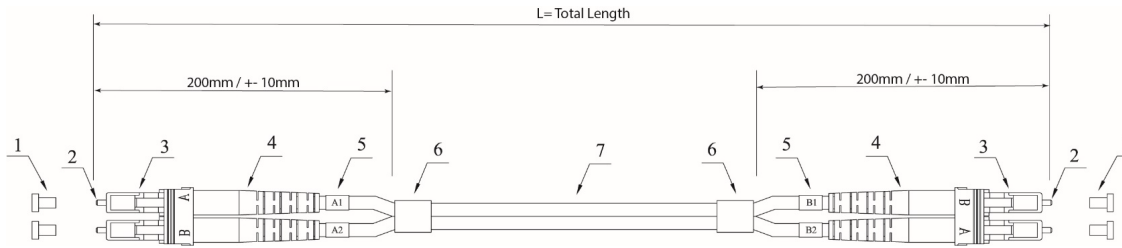

Technical drawings

Fiber optic patch cord OS2 LC/LC

Cable Profile View