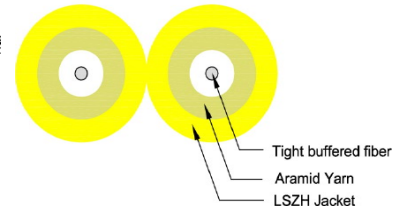

Technical drawings

Fiber optic patch cord OM4 LC/LC

Cable Profile View

No.	Description	Material
1	LC Dust Cap	PP
2	LC MM Ceramic Ferrule 1,8mm	Ceramic
3	LC Duplex Housing (violet)	PEI
4	LC Boot (red + white)	TPE
5	Mark ring	PVC
6	Heat Shrink tube (black)	PVC
7	MM OM4 Duplex 2,0mm LSZH Cable (violet)	

Fiber optic patch cord OM4 LC/SC

Cable Profile View

No.	Description	Material
1	LC Dust Cap	PP
2	LC MM Ceramic Ferrule 1,8mm	Ceramic
3	LC Duplex Housing (violet)	PEI
4	LC Boot (red + white)	TPE
5	Mark ring	PVC
6	Heat Shrink tube (black)	PVC
7	MM OM4 Duplex 2,0mm LSZH Cable (violet)	
8	SC Dust Cap	PP
9	SC MM Ceramic Ferrule	Ceramic
10	SC Duplex Housing (violet)	PEI
11	SC Boot (red + black)	TPE

Technical drawings

Fiber optic patch cord OS2 LC/LC

Cable Profile View

No.	Description	Material
1	LC Dust Cap	PP
2	LC SM Ceramic Ferrule 1,9mm	Ceramic
3	LC Duplex Housing (blue)	PEI
4	LC Boot (white)	TPE
5	Mark ring	PVC
6	Heat Shrink tube (black)	PVC
7	SM G.652D Duplex 2,0mm LSZH Cable (yellow)	

Fiber optic patch cord OS2 LC/SC

Cable Profile View

No.	Description	Material
1	LC Dust Cap	PP
2	LC SM Ceramic Ferrule 1,9mm	Ceramic
3	LC Housing	PBT
4	LC Boot (blue)	TPE
5	Mark ring	PVC
6	Heat Shrink tube (black)	PVC
7	SM G.652D Duplex 2,0 mm LSZH Cable (yellow)	
8	SC Dust Cap	PP
9	SC SM Ceramic Ferrule 1,9mm	Ceramic
10	SC Duplex Housing	PBT
11	SC Boot (blue)	TPE