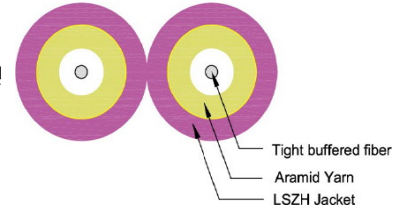

Technical drawings

Fiber optic patch cord OM3 LC/LC

Cable Profile View

No.	Description	Material
1	LC Dust Cap	PP
2	LC MM Ceramic Ferrule 1,8mm	Ceramic
3	LC Duplex Housing (aqua)	PEI
4	LC Boot (red + white)	TPE
5	Mark ring	PVC
6	Heat Shrink tube (black)	PVC
7	MM OM3 Duplex 2,0mm LSZH Cable (aqua)	

Fiber optic patch cord OM3 LC/SC

Cable Profile View

No.	Description	Material
1	LC Dust Cap	PP
2	LC MM Ceramic Ferrule 1,8mm	Ceramic
3	LC Duplex Housing (aqua)	PEI
4	LC Boot (red + white)	TPE
5	Mark ring	PVC
6	Heat Shrink tube (black)	PVC
7	MM OM3 Duplex 2,0mm LSZH Cable (aqua)	
8	SC Dust Cap	PP
9	SC MM Ceramic Ferrule	Ceramic
10	SC Duplex Housing (aqua)	PEI
11	SC Boot (red + black)	TPE

Technical drawings

Fiber optic patch cord OM4 LC/LC

Cable Profile View

No.	Description	Material
1	LC Dust Cap	PP
2	LC MM Ceramic Ferrule 1,8mm	Ceramic
3	LC Duplex Housing (violet)	PEI
4	LC Boot (red + white)	TPE
5	Mark ring	PVC
6	Heat Shrink tube (black)	PVC
7	MM OM4 Duplex 2,0mm LSZH Cable (violet)	

Fiber optic patch cord OM4 LC/SC

Cable Profile View

No.	Description	Material
1	LC Dust Cap	PP
2	LC MM Ceramic Ferrule 1,8mm	Ceramic
3	LC Duplex Housing (violet)	PEI
4	LC Boot (red + white)	TPE
5	Mark ring	PVC
6	Heat Shrink tube (black)	PVC
7	MM OM4 Duplex 2,0mm LSZH Cable (violet)	
8	SC Dust Cap	PP
9	SC MM Ceramic Ferrule	Ceramic
10	SC Duplex Housing (violet)	PEI
11	SC Boot (red + black)	TPE