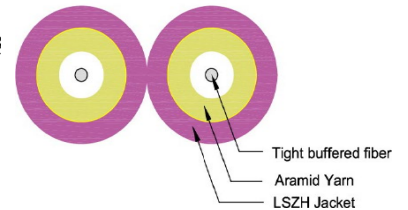

Technical drawings

Fiber optic patch cord OM3 LC/LC

Cable Profile View

No.	Description	Material
1	LC Dust Cap	PP
2	LC MM Ceramic Ferrule 1,8mm	Ceramic
3	LC Duplex Housing (aqua)	PEI
4	LC Boot (red + white)	TPE
5	Mark ring	PVC
6	Heat Shrink tube (black)	PVC
7	MM OM3 Duplex 2,0mm LSZH Cable (aqua)	

Fiber optic patch cord OM3 LC/SC

Cable Profile View

No.	Description	Material
1	LC Dust Cap	PP
2	LC MM Ceramic Ferrule 1,8mm	Ceramic
3	LC Duplex Housing (aqua)	PEI
4	LC Boot (red + white)	TPE
5	Mark ring	PVC
6	Heat Shrink tube (black)	PVC
7	MM OM3 Duplex 2,0mm LSZH Cable (aqua)	
8	SC Dust Cap	PP
9	SC MM Ceramic Ferrule	Ceramic
10	SC Duplex Housing (aqua)	PEI
11	SC Boot (red + black)	TPE

Technical drawings

Fiber optic patch cord OM4 LC/LC

Cable Profile View

No.	Description	Material
1	LC Dust Cap	PP
2	LC MM Ceramic Ferrule 1,8mm	Ceramic
3	LC Duplex Housing (violet)	PEI
4	LC Boot (red + white)	TPE
5	Mark ring	PVC
6	Heat Shrink tube (black)	PVC
7	MM OM4 Duplex 2,0mm LSZH Cable (violet)	

Fiber optic patch cord OM4 LC/SC

Cable Profile View

No.	Description	Material
1	LC Dust Cap	PP
2	LC MM Ceramic Ferrule 1,8mm	Ceramic
3	LC Duplex Housing (violet)	PEI
4	LC Boot (red + white)	TPE
5	Mark ring	PVC
6	Heat Shrink tube (black)	PVC
7	MM OM4 Duplex 2,0mm LSZH Cable (violet)	
8	SC Dust Cap	PP
9	SC MM Ceramic Ferrule	Ceramic
10	SC Duplex Housing (violet)	PEI
11	SC Boot (red + black)	TPE