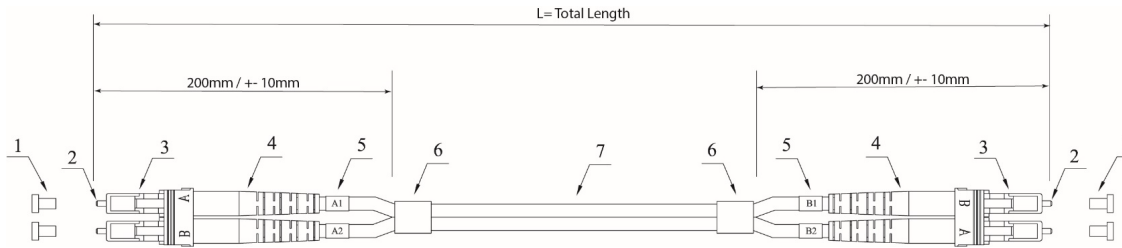

Technical drawings

Fiber optic patch cord OM3 LC/LC

Cable Profile View