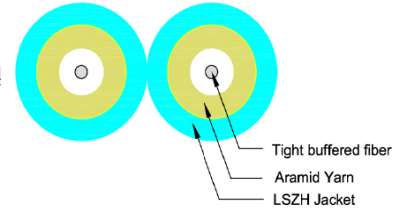

Key features

- LSZH (Low Smoke Zero Halogen) outer sheath
- I-VH-2G-XXX (Multimode); I-VH-2E-XXX (Singlemode)
- Cable outer diameter: OM2 to OM4: 2,0mm
- Connectors with ceramic ferrule
- Available with PC (physical contact) and 8° APC (angled physical contact) polish
- Double colored kink protection sleeves (on Multimode cables up to OM4)
- Each cable with test report in polybag
- Available connectors: LC, SC, ST (E2000/LSH)
- Available fiber classes: OS2 (09/125 μ), OM2, OM3, OM4 (50/125 μ)
- Comply with LSZH IEC 60332-1-2, IEC 60332-3-24, IEC 60754-1, IEC 60754-2, IEC 61034-2, TIA-604-3 (FOCIS-3), TIA-604-5 (FOCIS-10) TIA 568.3-D, IEC 60793-2-10 Ed 6, IEC11801-1 Ed 3, OM5 ANSI/TIA-492AAAE

Test specifications

Parameters	Specification
Insertion Loss	$\leq 0,30$ dB
Return Loss	/
3D of Endface	More than 80% (according to IEC)
Durability (1000 mating)	0,2dB Max. Increase
Operating Temperature	-25°C- 70°C
Storage Temperature	-25°C - 70°C

Technical drawings

Fiber optic patch cord OM3 LC/LC

Cable Profile View

No.	Description	Material
1	LC Dust Cap	PP
2	LC MM Ceramic Ferrule 1,8mm	Ceramic
3	LC Duplex Housing (aqua)	PEI
4	LC Boot (red + white)	TPE
5	Mark ring	PVC
6	Heat Shrink tube (black)	PVC
7	MM OM3 Duplex 2,0mm LSZH Cable (aqua)	

Fiber optic patch cord OM3 LC/SC

Cable Profile View

No.	Description	Material
1	LC Dust Cap	PP
2	LC MM Ceramic Ferrule 1,8mm	Ceramic
3	LC Duplex Housing (aqua)	PEI
4	LC Boot (red + white)	TPE
5	Mark ring	PVC
6	Heat Shrink tube (black)	PVC
7	MM OM3 Duplex 2,0mm LSZH Cable (aqua)	
8	SC Dust Cap	PP
9	SC MM Ceramic Ferrule	Ceramic
10	SC Duplex Housing (aqua)	PEI
11	SC Boot (red + black)	TPE