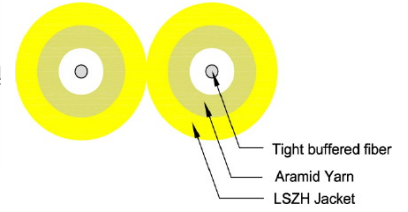

Fiber optic patch cord OM3 LC/SC

Cable Profile View

No.	Description	Material
1	LC Dust Cap	PP
2	LC MM Ceramic Ferrule 1,8mm	Ceramic
3	LC Duplex Housing (aqua)	PEI
4	LC Boot (red + white)	TPE
5	Mark ring	PVC
6	Heat Shrink tube (black)	PVC
7	MM OM3 Duplex 2,0mm LSZH Cable (aqua)	
8	SC Dust Cap	PP
9	SC MM Ceramic Ferrule	Ceramic
10	SC Duplex Housing (aqua)	PEI
11	SC Boot (red + black)	TPE

Technical drawings

Fiber optic patch cord OM4 LC/LC

Cable Profile View

No.	Description	Material
1	LC Dust Cap	PP
2	LC MM Ceramic Ferrule 1,8mm	Ceramic
3	LC Duplex Housing (violet)	PEI
4	LC Boot (red + white)	TPE
5	Mark ring	PVC
6	Heat Shrink tube (black)	PVC
7	MM OM4 Duplex 2,0mm LSZH Cable (violet)	

Fiber optic patch cord OM4 LC/SC

Cable Profile View

No.	Description	Material
1	LC Dust Cap	PP
2	LC MM Ceramic Ferrule 1,8mm	Ceramic
3	LC Duplex Housing (violet)	PEI
4	LC Boot (red + white)	TPE
5	Mark ring	PVC
6	Heat Shrink tube (black)	PVC
7	MM OM4 Duplex 2,0mm LSZH Cable (violet)	
8	SC Dust Cap	PP
9	SC MM Ceramic Ferrule	Ceramic
10	SC Duplex Housing (violet)	PEI
11	SC Boot (red + black)	TPE

Technical drawings

Fiber optic patch cord OS2 LC/LC

Cable Profile View

No.	Description	Material
1	LC Dust Cap	PP
2	LC SM Ceramic Ferrule 1,9mm	Ceramic
3	LC Duplex Housing (blue)	PEI
4	LC Boot (white)	TPE
5	Mark ring	PVC
6	Heat Shrink tube (black)	PVC
7	SM G.652D Duplex 2,0mm LSZH Cable (yellow)	