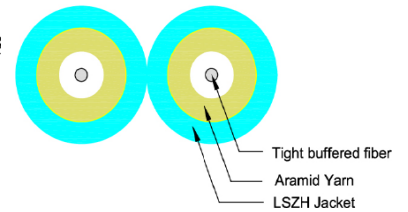

Key features

- LSZH (Low Smoke Zero Halogen) outer sheath
- I-VH-2G-XXX (Multimode); I-VH-2E-XXX (Singlemode)
- Cable outer diameter: OM2 to OM4: 2,0mm
- Connectors with ceramic ferrule
- Available with PC (physical contact) and 8° APC (angled physical contact) polish
- Double colored kink protection sleeves (on Multimode cables up to OM4)
- Each cable with test report in polybag
- Available connectors: LC, SC, ST (E2000/LSH)
- Available fiber classes: OS2 (09/125 μ), OM2, OM3, OM4 (50/125 μ)
- Comply with LSZH IEC 60332-1-2, IEC 60332-3-24, IEC 60754-1, IEC 60754-2, IEC 61034-2, TIA-604-3 (FOCIS-3), TIA-604-5 (FOCIS-10) TIA 568.3-D, IEC 60793-2-10 Ed 6, IEC11801-1 Ed 3, OM5 ANSI/TIA-492AAAE

Technical drawings

Fiber optic patch cord OM3 LC/LC

Cable Profile View

No.	Description	Material
1	LC Dust Cap	PP
2	LC MM Ceramic Ferrule 1,8mm	Ceramic
3	LC Duplex Housing (aqua)	PEI
4	LC Boot (red + white)	TPE
5	Mark ring	PVC
6	Heat Shrink tube (black)	PVC
7	MM OM3 Duplex 2,0mm LSZH Cable (aqua)	

Fiber optic patch cord OM3 LC/SC

Cable Profile View

No.	Description	Material
1	LC Dust Cap	PP
2	LC MM Ceramic Ferrule 1,8mm	Ceramic
3	LC Duplex Housing (aqua)	PEI
4	LC Boot (red + white)	TPE
5	Mark ring	PVC
6	Heat Shrink tube (black)	PVC
7	MM OM3 Duplex 2,0mm LSZH Cable (aqua)	
8	SC Dust Cap	PP
9	SC MM Ceramic Ferrule	Ceramic
10	SC Duplex Housing (aqua)	PEI
11	SC Boot (red + black)	TPE

Technical drawings

Fiber optic patch cord OM4 LC/LC

Cable Profile View

No.	Description	Material
1	LC Dust Cap	PP
2	LC MM Ceramic Ferrule 1,8mm	Ceramic
3	LC Duplex Housing (violet)	PEI
4	LC Boot (red + white)	TPE
5	Mark ring	PVC
6	Heat Shrink tube (black)	PVC
7	MM OM4 Duplex 2,0mm LSZH Cable (violet)	