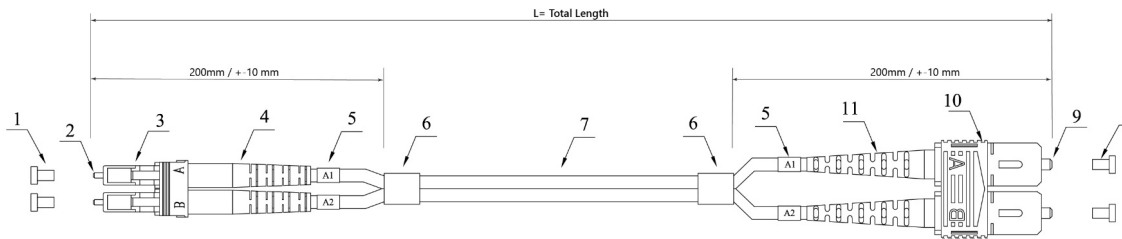

Fiber optic patch cord OS2 LC/SC

Cable Profile View