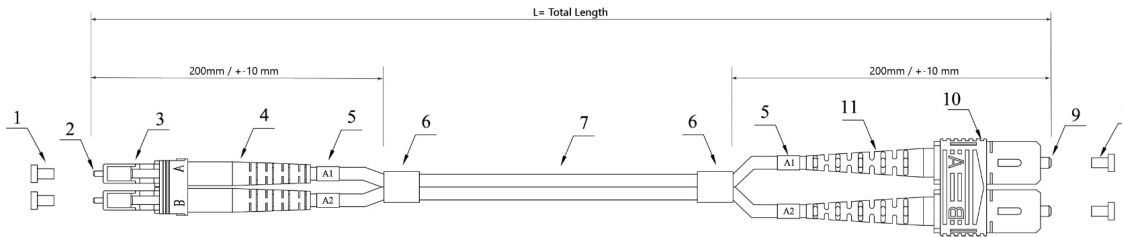

Key features

- LSZH (Low Smoke Zero Halogen) outer sheath
- I-VH-2G-XXX (Multimode); I-VH-2E-XXX (Singlemode)
- Cable outer diameter: OM2 to OM4: 2,0mm
- Connectors with ceramic ferrule
- Available with PC (physical contact) and 8° APC (angled physical contact) polish
- Double colored kink protection sleeves (on Multimode cables up to OM4)
- Each cable with test report in polybag
- Available connectors: LC, SC, ST (E2000/LSH)
- Available fiber classes: OS2 (09/125 μ), OM2, OM3, OM4 (50/125 μ)
- Comply with LSZH IEC 60332-1-2, IEC 60332-3-24, IEC 60754-1, IEC 60754-2, IEC 61034-2, TIA-604-3 (FOCIS-3), TIA-604-5 (FOCIS-10) TIA 568.3-D, IEC 60793-2-10 Ed 6, IEC11801-1 Ed 3, OM5 ANSI/TIA-492AAAE

Technical drawings

Fiber optic patch cord OM3 LC/LC

Cable Profile View

No.	Description	Material
1	LC Dust Cap	PP
2	LC MM Ceramic Ferrule 1,8mm	Ceramic
3	LC Duplex Housing (aqua)	PEI
4	LC Boot (red + white)	TPE
5	Mark ring	PVC
6	Heat Shrink tube (black)	PVC
7	MM OM3 Duplex 2,0mm LSZH Cable (aqua)	

Fiber optic patch cord OM3 LC/SC

Cable Profile View

No.	Description	Material
1	LC Dust Cap	PP
2	LC MM Ceramic Ferrule 1,8mm	Ceramic
3	LC Duplex Housing (aqua)	PEI
4	LC Boot (red + white)	TPE
5	Mark ring	PVC
6	Heat Shrink tube (black)	PVC
7	MM OM3 Duplex 2,0mm LSZH Cable (aqua)	
8	SC Dust Cap	PP
9	SC MM Ceramic Ferrule	Ceramic
10	SC Duplex Housing (aqua)	PEI
11	SC Boot (red + black)	TPE