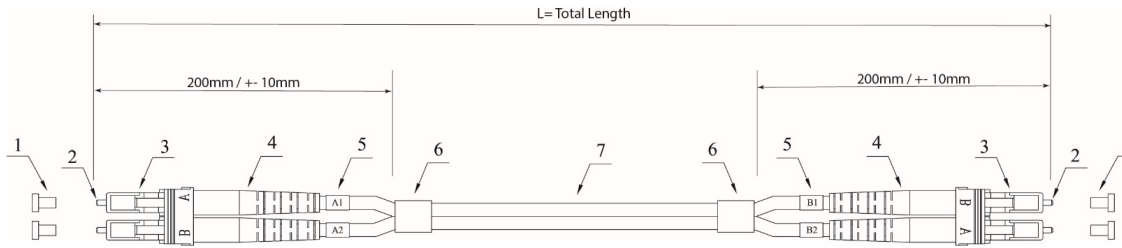

Technical drawings

Fiber optic patch cord OM3 LC/LC

Cable Profile View

No.	Description	Material
1	LC Dust Cap	PP
2	LC MM Ceramic Ferrule 1,8mm	Ceramic
3	LC Duplex Housing (aqua)	PEI
4	LC Boot (red + white)	TPE
5	Mark ring	PVC
6	Heat Shrink tube (black)	PVC
7	MM OM3 Duplex 2,0mm LSZH Cable (aqua)	

Fiber optic patch cord OM3 LC/SC

Cable Profile View

No.	Description	Material
1	LC Dust Cap	PP
2	LC MM Ceramic Ferrule 1,8mm	Ceramic
3	LC Duplex Housing (aqua)	PEI
4	LC Boot (red + white)	TPE
5	Mark ring	PVC
6	Heat Shrink tube (black)	PVC
7	MM OM3 Duplex 2,0mm LSZH Cable (aqua)	
8	SC Dust Cap	PP
9	SC MM Ceramic Ferrule	Ceramic
10	SC Duplex Housing (aqua)	PEI
11	SC Boot (red + black)	TPE

Technical drawings

Fiber optic patch cord OM4 LC/LC

Cable Profile View

No.	Description	Material
1	LC Dust Cap	PP
2	LC MM Ceramic Ferrule 1,8mm	Ceramic
3	LC Duplex Housing (violet)	PEI
4	LC Boot (red + white)	TPE
5	Mark ring	PVC
6	Heat Shrink tube (black)	PVC
7	MM OM4 Duplex 2,0mm LSZH Cable (violet)	