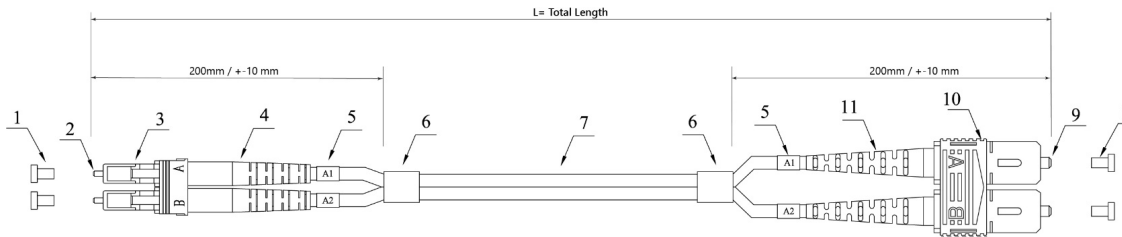

Fiber optic patch cord OM3 LC/SC

Cable Profile View

No.	Description	Material
1	LC Dust Cap	PP
2	LC MM Ceramic Ferrule 1,8mm	Ceramic
3	LC Duplex Housing (aqua)	PEI
4	LC Boot (red + white)	TPE
5	Mark ring	PVC
6	Heat Shrink tube (black)	PVC
7	MM OM3 Duplex 2,0mm LSZH Cable (aqua)	
8	SC Dust Cap	PP
9	SC MM Ceramic Ferrule	Ceramic
10	SC Duplex Housing (aqua)	PEI
11	SC Boot (red + black)	TPE

Technical drawings

Fiber optic patch cord OM4 LC/LC

Cable Profile View

No.	Description	Material
1	LC Dust Cap	PP
2	LC MM Ceramic Ferrule 1,8mm	Ceramic
3	LC Duplex Housing (violet)	PEI
4	LC Boot (red + white)	TPE
5	Mark ring	PVC
6	Heat Shrink tube (black)	PVC
7	MM OM4 Duplex 2,0mm LSZH Cable (violet)	

Fiber optic patch cord OM4 LC/SC

Cable Profile View

No.	Description	Material
1	LC Dust Cap	PP
2	LC MM Ceramic Ferrule 1,8mm	Ceramic
3	LC Duplex Housing (violet)	PEI
4	LC Boot (red + white)	TPE
5	Mark ring	PVC
6	Heat Shrink tube (black)	PVC
7	MM OM4 Duplex 2,0mm LSZH Cable (violet)	
8	SC Dust Cap	PP
9	SC MM Ceramic Ferrule	Ceramic
10	SC Duplex Housing (violet)	PEI
11	SC Boot (red + black)	TPE