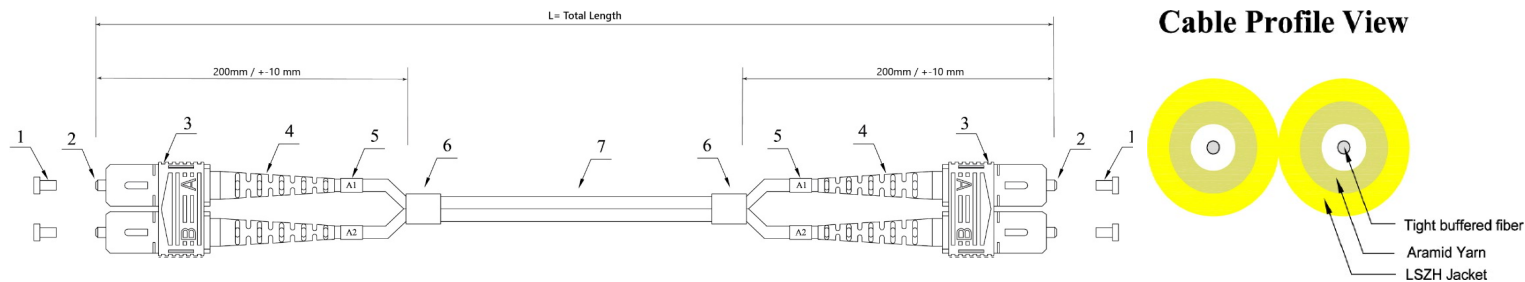

Technical drawings

Fiber optic patch cord OS2 LC/LC

Cable Profile View

No.	Description	Material
1	LC Dust Cap	PP
2	LC SM Ceramic Ferrule 1,9mm	Ceramic
3	LC Duplex Housing (blue)	PEI
4	LC Boot (white)	TPE
5	Mark ring	PVC
6	Heat Shrink tube (black)	PVC
7	SM G.652D Duplex 2,0mm LSZH Cable (yellow)	

Fiber optic patch cord OS2 LC/SC

Cable Profile View

No.	Description	Material
1	LC Dust Cap	PP
2	LC SM Ceramic Ferrule 1,9mm	Ceramic
3	LC Housing	PBT
4	LC Boot (blue)	TPE
5	Mark ring	PVC
6	Heat Shrink tube (black)	PVC
7	SM G.652D Duplex 2,0 mm LSZH Cable (yellow)	
8	SC Dust Cap	PP
9	SC SM Ceramic Ferrule 1,9mm	Ceramic
10	SC Duplex Housing	PBT
11	SC Boot (blue)	TPE

Technical drawings

Fiber optic patch cord OS2 SC/SC

No.	Description	Material
1	SC Dust Cap	PP
2	SC SM Ceramic Ferrule 1,9mm	Ceramic
3	SC Housing	PBT
4	SC Boot (blue)	TPE
5	Mark ring	PVC
6	Heat Shrink tube (black)	PVC
7	SM G.652D Duplex 2,0mm LSZH Cable (yellow)	